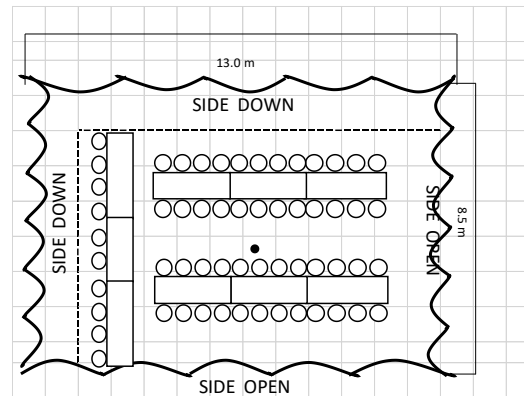

SILVER PACKAGE

The Silver 60 is priced at $2525.25* and includes:

- 13 x 8.5 m White Stretch Tent
- 9 x 2.4m Vintage wooden trestle tables
- 60 x White folding chairs or bench seats.
- Vintage Festoon lights
- LED fairy lights

We deliver to site**, erect the tent, deliver your gear and collect it again after your event.

This package is based on a three-day hire and Includes delivery within 20km driving distance of Tauranga, CBD.

We can also help with any other extras*** or alternative furniture options you might need.